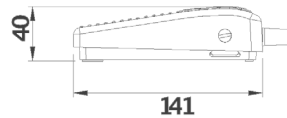

6210-0B Foot Bellow

- Tough reinforced plastic construction
- Light, easy operation
- Stock model for fast delivery
- Temperature range -10°C... +40°C

6210-0B

Reference Dimensions mm

6210-0B

Specifications

Standards/approvals	N/A
Connection method	See table below
Air connection	Complete with 2 m tube (black) with 3mm i/D 6210-001 with 3 m tube
Alternative air connection	3mm I/D & 6mm O/D, which are available in different length
Electrical rating	N / A
Pressure range	Works with 6871, 6872, 6773, 6753, 6891, 6893, 6861, 6862, 6863, 6864, 6869 - dependent on tube length

Electrical rating	N/A
Contact configuration	N/A
Operating temperature range	-10° C to +40° C
Body material	Thermoplastic
Weight	0.2 kg

Recommended depression time is 30 seconds, for applications requiring a greater period please contact sales to discuss further.

Ordering Information

Stock models:

6210-0B with 2 metres tubing

6210-0001 with 3 metres tubing

Accessories

Part Number	Description
6202-0001	Single Black RAL 9005 guard
6202-0002	Single Grey RAL 7035 guard
6202-0003	Twin Grey RAL 7035 guard