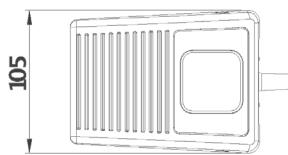

6210-0B Foot Bellow

- Tough reinforced plastic construction
- Light, easy operation
- Stock model for fast delivery
- Temperature range -10°C... +40°C

6210-0B

Reference Dimensions mm

6210-0B

Specifications

Standards/approvals	N/A
Connection method	See table below
Air connection	Complete with 2 m tube (black) with 3mm i/D 6210-001 with 3 m tube
Alternative air connection	3mm I/D & 6mm O/D, which are available in different length
Electrical rating	N / A
Pressure range	Works with 6871, 6872, 6773, 6753, 6891, 6893, 6861, 6862, 6863, 6864, 6869 - dependent on tube length

Electrical rating	N/A
Contact configuration	N/A
Operating temperature range	-10° C to +40° C
Body material	Thermoplastic
Weight	0.2 kg

Recommended depression time is 30 seconds, for applications requiring a greater period please contact sales to discuss further.

Ordering Information

Stock models:

6210-0B with 2 metres tubing

6210-0001 with 3 metres tubing

Accessories

Part Number	Description
6202-0001	Single Black RAL 9005 guard
6202-0002	Single Grey RAL 7035 guard
6202-0003	Twin Grey RAL 7035 guard